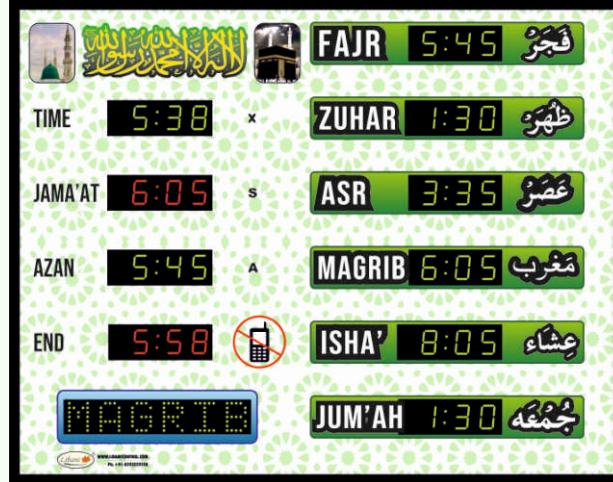

LB-321

Model: LB-321

- Board Size: 23"x18"
- Frame Size: 26"x21"
- Packing Size: 31"x26"

Display Sizes:

- Time / Jamat: 1.0"
- Azan: 1.0"
- Others: 1.0"
- Dot Matrix: 1.2"