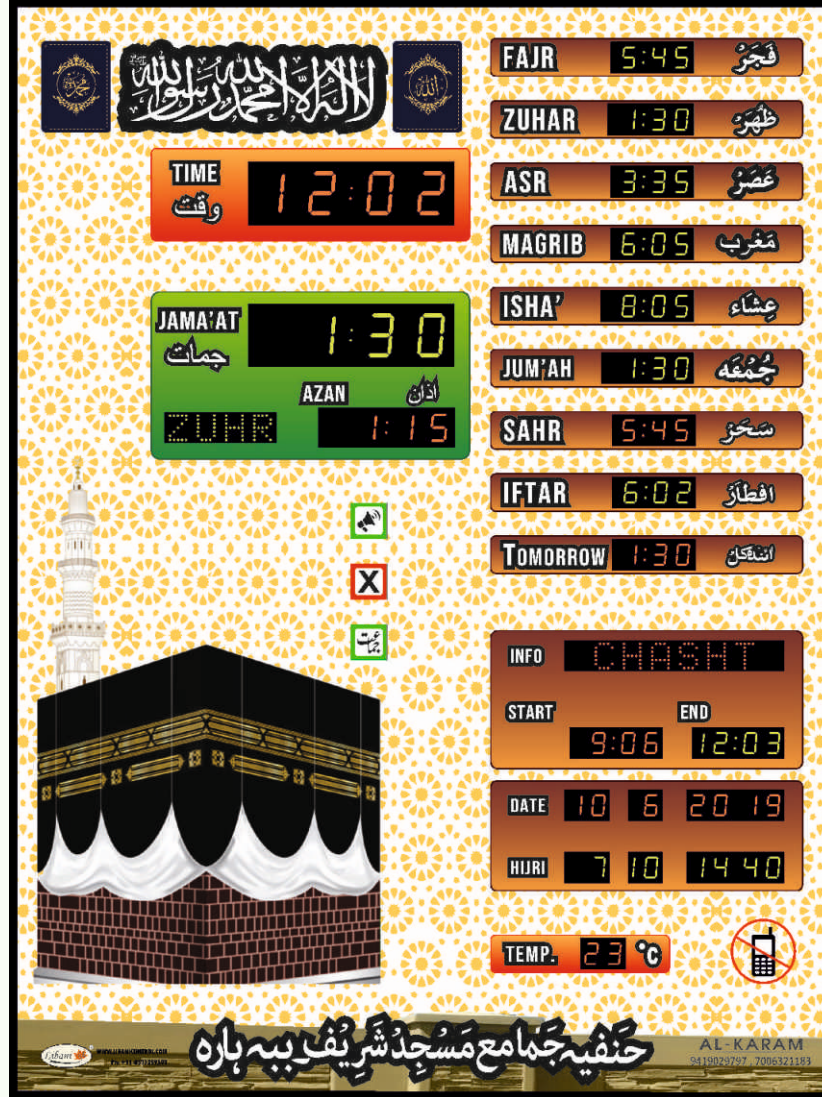

LB-921

The image shows a digital display board for the LB-921 model. It features a central display showing the current time (12:48) and the day (FRI). Below this, it shows the time to the next prayer (2:00) and the duration of the prayer (1:10). The board also displays the current date (10/6/2019) and the month (RAMAZAN). On the right side, there are buttons for various prayer times: FAJR (5:45), ZUHAR (1:30), ASR (5:25), MAGRIB (6:45), ISHA' (8:05), JUM'AH (1:45), SAHR (5:27), IFTAR (6:40), and TOMORROW (1:30). On the left side, there are buttons for TULU' (6:56), ZAWAL (12:08), and GURUB (6:36). A temperature display shows 23°C. The board also features a 'Please Switch Off Your Mobile Phone' warning and a 'Tahajjud' section with start and end times (12:30 to 5:27). The board is decorated with Islamic calligraphy and a mosque illustration.

- Board Size: 59"x35"
- Frame Size: 62"x38"
- Packing Size: 67"x43"

Display Sizes:

- Time / Jamat: 2.3"
- Azan: 1.5"
- Others: 1.0"
- Dot Matrix: 1.2"

الله أكبر محمد رسول الله

12:48 TIME FRI

2:00 JAMA'AT JUMA

- Board Size: 47"x35"
- Frame Size: 50"x38"
- Packing Size: 55"x43"

Display Sizes:

- Time / Jamat: 2.3"
- Azan: 1.5"
- Others: 1.0"
- Dot Matrix: 1.2"

LB-711

Model: LB-711

- Board Size: 35"x47"
- Frame Size: 38"x50"
- Packing Size: 43"x55"

Display Sizes:

- Time / Jamat: 2.3"
- Azan: 1.5"
- Others: 1.0"
- Dot Matrix: 1.2"

LB-421

Model: LB-421

- Board Size: 35"x18"
- Frame Size: 38"x21"
- Packing Size: 43"x26"

Display Sizes:

- Time / Jamat: 1.5"
- Info: 1.5"
- Others: 1.0"
- Dot Matrix: 1.2"