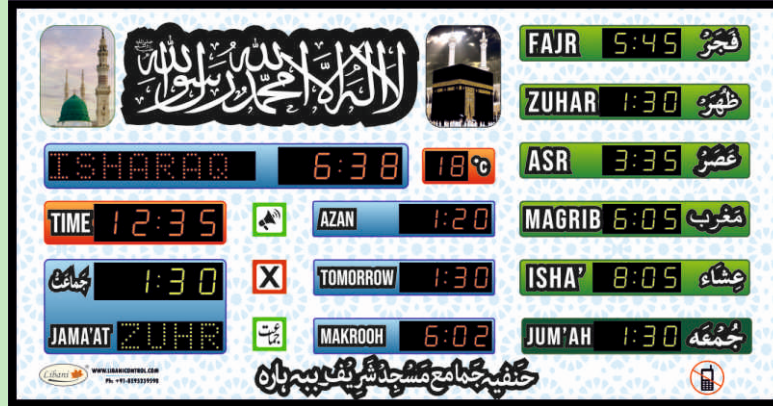

LB-111

Model: LB-111

- Board Size: 12"x18x2"
- Packing Size: 15"x21x4.5"

Display Sizes:

- Time / Jamat: 1.0"
- Azan: 1.0"
- Others: 1.0"
- Dot Matrix: 1.2"

Libani Control Systems LLP.

Regd Office:

117/134, DSIDC Himmatpuri,
Delhi-110091