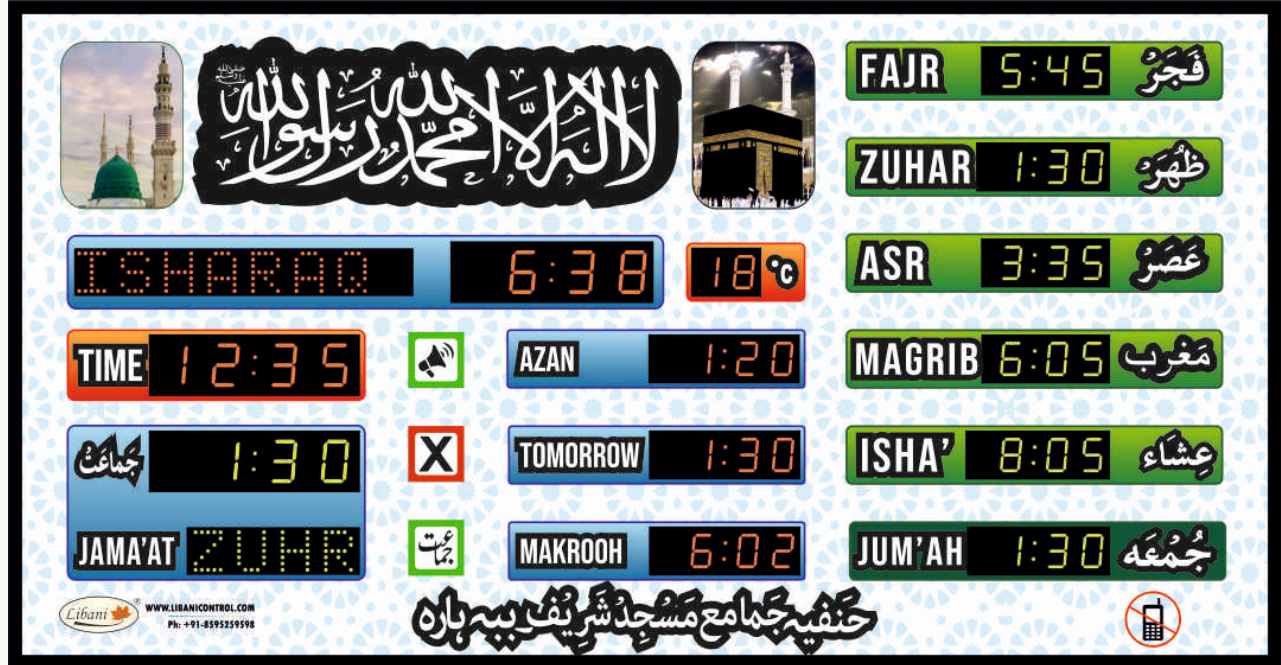

- Board Size: 47"x35"
- Frame Size: 50"x38"
- Packing Size: 55"x43"

Display Sizes:

- Time / Jamat: 2.3"
- Azan: 1.5"
- Others: 1.0"
- Dot Matrix: 1.2"

LB-711

Model: LB-711

- Board Size: 35"x47"
- Frame Size: 38"x50"
- Packing Size: 43"x55"

Display Sizes:

- Time / Jamat: 2.3"
- Azan: 1.5"
- Others: 1.0"
- Dot Matrix: 1.2"

LB-421

Model: LB-421

- Board Size: 35"x18"
- Frame Size: 38"x21"
- Packing Size: 43"x26"

Display Sizes:

- Time / Jamat: 1.5"
- Info: 1.5"
- Others: 1.0"
- Dot Matrix: 1.2"